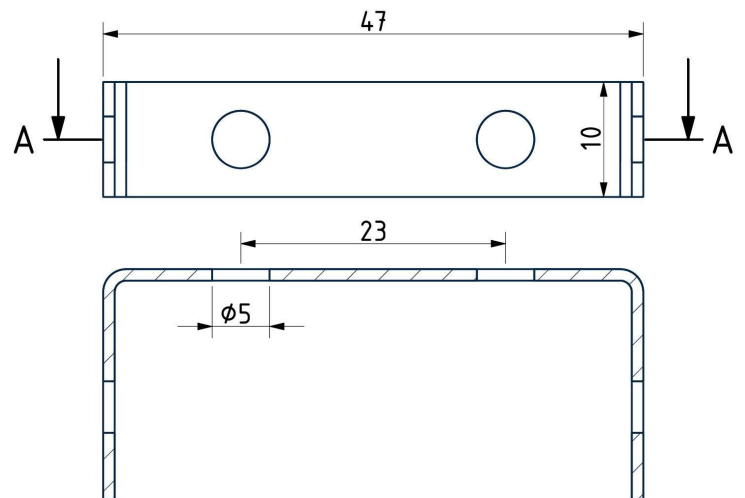

TECH. DESCRIPTION

The lamp consists of a solid wooden base, which houses the bulb socket, and a glass shade.

CERTIFICATES

Product ID: PC851

Product ID: PC856

CONSTRUCTION SPECIFICATIONS

Weight: 7 kg
Construction material: Glass, metal, wood
Cord Length: 2,900 mm
Mounting: Ceiling
Environment: Indoor

Weight: 6 kg
Construction material: Glass, metal, wood
Cord Length: 2,900 mm
Mounting: Ceiling
Environment: Indoor

ELECTRICAL SPECIFICATIONS

Input voltage [V]: 230 V
Frequency [Hz]: 50-60 Hz
Max. power [W]: 60 W
Coverage IP: 20
Socket: E27
Light source: -
Energy class: A+ to E depending on light source

Weight:	6 kg
Construction material:	Glass, metal, wood
Cord Length:	2,900 mm
Mounting:	Ceiling
Environment:	Indoor

ELECTRICAL SPECIFICATIONS

Input voltage [V]:	230 V
Frequency [Hz]:	50-60 Hz
Max. power [W]:	60 W
Coverage IP:	20
Socket:	E14
Light source:	-
Energy class:	A+ to E depending on light source

Product ID: CM5563

CEILING CANOPY

Dimensions \varnothing x w [in/mm]	2.25" x 2" / 60 x 55 mm
Weight [kg]	0.15 kg
Material	wood

Drawing

Canopy bracket

PRODUCT DETAILS

Glass Colour

Transparent glass	CGC23
Smoke grey - transparent glass	CGC516
Smoke brown - transparent glass	CGC538
Opaline - transparent glass	CGC38
Triplex opal	CGC39
Amber - transparent glass	CGC515
Cognac - transparent glass	CGC540
Violet - transparent glass	CGC554