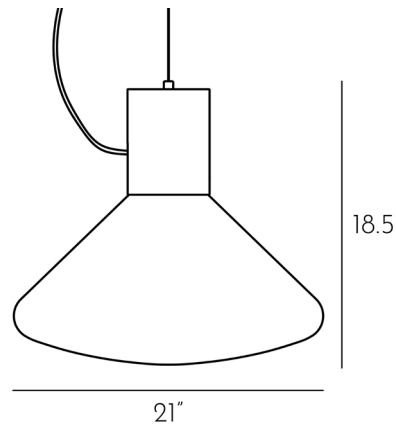

TECH. DESCRIPTION

The lamp consists of a solid wooden base, which houses the bulb socket, and a glass shade.

CERTIFICATES

Product ID: PC851

Product ID: PC856

CONSTRUCTION SPECIFICATIONS

Weight: 7 kg
Construction material: Glass, metal, wood
Cord Length: 2,900 mm
Mounting: Ceiling
Environment: Indoor

Weight: 6 kg
Construction material: Glass, metal, wood
Cord Length: 2,900 mm
Mounting: Ceiling
Environment: Indoor

ELECTRICAL SPECIFICATIONS

Input voltage [V]: 230 V
Frequency [Hz]: 50-60 Hz
Max. power [W]: 60 W
Coverage IP: 20
Socket: E27
Light source: -
Energy class: A+ to E depending on light source

Weight:	6 kg
Construction material:	Glass, metal, wood
Cord Length:	2,900 mm
Mounting:	Ceiling
Environment:	Indoor

ELECTRICAL SPECIFICATIONS

Input voltage [V]:	230 V
Frequency [Hz]:	50-60 Hz
Max. power [W]:	60 W
Coverage IP:	20
Socket:	E14
Light source:	-
Energy class:	A+ to E depending on light source