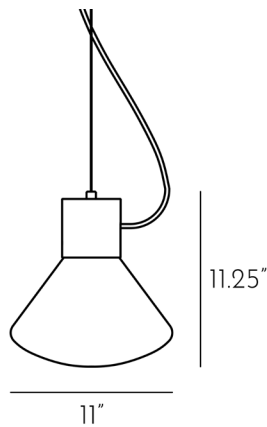

Product ID: PC986

CONSTRUCTION SPECIFICATIONS

Weight:	6 kg
Construction material:	Glass, metal, wood
Cord Length:	2,900 mm
Mounting:	Ceiling
Environment:	Indoor

ELECTRICAL SPECIFICATIONS

Input voltage [V]:	230 V
Frequency [Hz]:	50-60 Hz
Max. power [W]:	60 W
Coverage IP:	20
Socket:	E14
Light source:	-
Energy class:	A+ to E depending on light source

LED SOURCE - PC851, PC856

Socket	E27
Type	LED filament
Lamp wattage [W]	6 W
Input voltage [V]	220-240 VAC
Energy class	A
Flux [lm]	350 lm
Light colour [K]	2200K
CRI	90+
Lifespan [h]	20,000 hr
Dimmable	yes
Dimensions h x w [mm]	145 x 65 mm