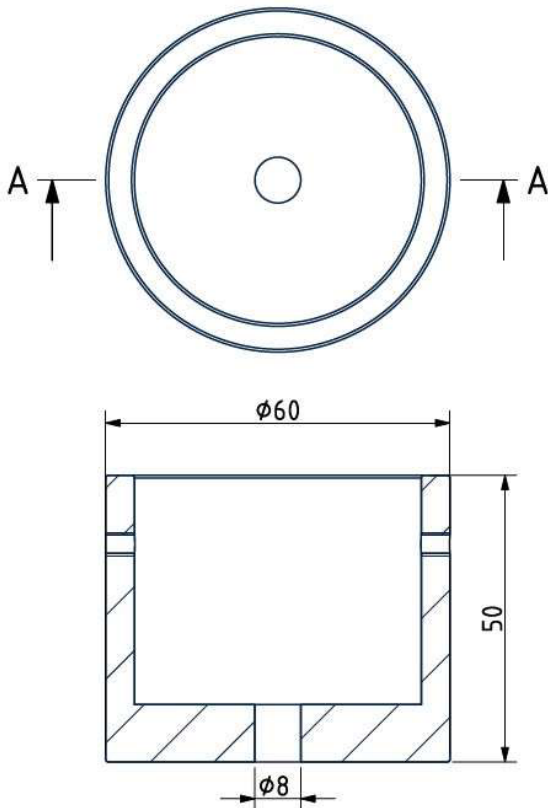

TECH. DESCRIPTION

The lamp consists of a solid wooden base, which houses the bulb socket, and a glass shade.

CERTIFICATES

Product ID: PC851

Product ID: PC856

CONSTRUCTION SPECIFICATIONS

Weight: 7 kg
Construction material: Glass, metal, wood
Cord Length: 2,900 mm
Mounting: Ceiling
Environment: Indoor

Weight: 6 kg
Construction material: Glass, metal, wood
Cord Length: 2,900 mm
Mounting: Ceiling
Environment: Indoor

ELECTRICAL SPECIFICATIONS

Input voltage [V]: 230 V
Frequency [Hz]: 50-60 Hz
Max. power [W]: 60 W
Coverage IP: 20
Socket: E27
Light source: -
Energy class: A+ to E depending on light source

Weight:	6 kg
Construction material:	Glass, metal, wood
Cord Length:	2,900 mm
Mounting:	Ceiling
Environment:	Indoor

ELECTRICAL SPECIFICATIONS

Input voltage [V]:	230 V
Frequency [Hz]:	50-60 Hz
Max. power [W]:	60 W
Coverage IP:	20
Socket:	E14
Light source:	-
Energy class:	A+ to E depending on light source

Product ID: CM5563

CEILING CANOPY

Dimensions \varnothing x w [in/mm]	2.25" x 2" / 60 x 55 mm
Weight [kg]	0.15 kg
Material	wood

Drawing

Canopy bracket

PRODUCT DETAILS

Glass Colour

Transparent glass	CGC23
Smoke grey - transparent glass	CGC516
Smoke brown - transparent glass	CGC538
Opaline - transparent glass	CGC38
Triplex opal	CGC39
Amber - transparent glass	CGC515
Cognac - transparent glass	CGC540
Violet - transparent glass	CGC554