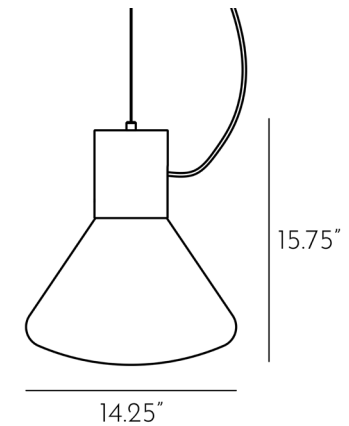

TECH. DESCRIPTION

The lamp consists of a solid wooden base, which houses the bulb socket, and a glass shade.

CERTIFICATES

Product ID: PC851

Product ID: PC856

CONSTRUCTION SPECIFICATIONS

Weight: 7 kg
Construction material: Glass, metal, wood
Cord Length: 2,900 mm
Mounting: Ceiling
Environment: Indoor

Weight: 6 kg
Construction material: Glass, metal, wood
Cord Length: 2,900 mm
Mounting: Ceiling
Environment: Indoor

ELECTRICAL SPECIFICATIONS

Input voltage [V]: 230 V
Frequency [Hz]: 50-60 Hz
Max. power [W]: 60 W
Coverage IP: 20
Socket: E27
Light source: -
Energy class: A+ to E depending on light source

Weight:	6 kg
Construction material:	Glass, metal, wood
Cord Length:	2,900 mm
Mounting:	Ceiling
Environment:	Indoor

ELECTRICAL SPECIFICATIONS

Input voltage [V]:	230 V
Frequency [Hz]:	50-60 Hz
Max. power [W]:	60 W
Coverage IP:	20
Socket:	E14
Light source:	-
Energy class:	A+ to E depending on light source

Product ID: CM5563

CEILING CANOPY

Dimensions \varnothing x w [in/mm]	2.25" x 2" / 60 x 55 mm
Weight [kg]	0.15 kg
Material	wood

Drawing

Canopy bracket

PRODUCT DETAILS

Glass Colour

Transparent glass	CGC23
Smoke grey - transparent glass	CGC516
Smoke brown - transparent glass	CGC538
Opaline - transparent glass	CGC38
Triplex opal	CGC39
Amber - transparent glass	CGC515
Cognac - transparent glass	CGC540
Violet - transparent glass	CGC554